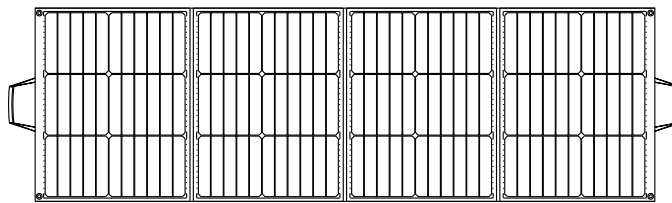

ABOK SOLAR PANEL 400W USER MANUAL

Package Contents

- 1*Solar Panel 400W
- 1*User Manual

Attention

1. Do not hit, throw, pierce, squeeze, or bend the solar panel. Protect it from impact or falling to avoid permanent damage.
2. Keep the device away from moisture to ensure a long service life.
3. The actual output of the solar panel charger may vary depending on sunlight intensity, angle of exposure, and ambient temperature. Differences between nominal power and actual charging power are normal.
4. Ensure strong sunlight and position the panel as perpendicular to the sun as possible.
5. Avoid any shading on the solar panel surface during charging.

Feature

- Environmentally friendly, practical, and convenient for outdoor emergency power supply.
- Foldable design with a compact, portable size; easy to carry with one hand.
- High-quality monocrystalline silicon solar panel provides high charging efficiency and long service life.
- Compatible with power stations. Solar energy can be converted and stored during the day, and used to charge devices at night.
- The power station features multiple output ports, including AC, DC, USB, and car charger, to meet various outdoor power needs.
(Note: The energy storage power station must be purchased separately)

Specifications

PRODUCT NAME	Foldable Solar Panel
MODEL	Asp400
DIMENSION	Unfolded:2730*769*30mm Folded:682*769*70mm
MATERIAL	Monocrystalline silicon & waterproof fabric
WEIGHT	9.68Kg
CONVERSION RATE	23%
OUTPUT POWER	400W
OPEN CIRCUIT VOLTAGE (Voc)	48Vdc
OPERATING VOLTAGE (Vmp)	40Vdc
SHORT CIRCUIT CURRENT (Isc)	11A
OPERATING CURRENT(Imp)	10A
OPERATING TEMPERATURE	-10°C-70°C

How to Use

1. Unfold the solar panel, expose it to sunlight and connect the devices that need to be charged.
2. Indicator: Green light indicates the charger is receiving solar energy properly.

Compatibility