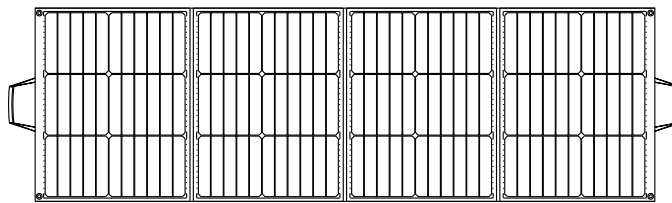

ABOK SOLAR PANEL 200W USER MANUAL

Package Contents

- 1*Solar Panel 200W
- 1*User Manual

Attention

1. Do not hit, throw, pierce, squeeze, or bend the solar panel. Protect it from impact or falling to avoid permanent damage.
2. Keep the device away from moisture to ensure a long service life.
3. The actual output of the solar panel charger may vary depending on sunlight intensity, angle of exposure, and ambient temperature. Differences between nominal power and actual charging power are normal.
4. Ensure strong sunlight and position the panel as perpendicular to the sun as possible.
5. Avoid any shading on the solar panel surface during charging.

Feature

- Environmentally friendly, practical, and convenient for outdoor emergency power supply.
- Foldable design with a compact, portable size; easy to carry with one hand.
- High-quality monocrystalline silicon solar panel provides high charging efficiency and long service life.
- Compatible with power stations. Solar energy can be converted and stored during the day, and used to charge devices at night.
- The power station features multiple output ports, including AC, DC, USB, and car charger, to meet various outdoor power needs.
(Note: The energy storage power station must be purchased separately)

Specifications

PRODUCT NAME	Foldable Solar Panel
MODEL	Asp200
DIMENSION	Unfolded:2010*582*30mm Folded:510*582*70mm
MATERIAL	Monocrystalline silicon & waterproof fabric
WEIGHT	5.57Kg
CONVERSION RATE	23%
OUTPUT POWER	200W
OPEN CIRCUIT VOLTAGE (Voc)	24Vdc
OPERATING VOLTAGE (Vmp)	20Vdc
SHORT CIRCUIT CURRENT (Isc)	10.8A
OPERATING CURRENT(Imp)	10A
OPERATING TEMPERATURE	-10°C-70°C

How to Use

1. Unfold the solar panel, expose it to sunlight and connect the devices that need to be charged.
2. Indicator: Green light indicates the charger is receiving solar energy properly.

Compatibility